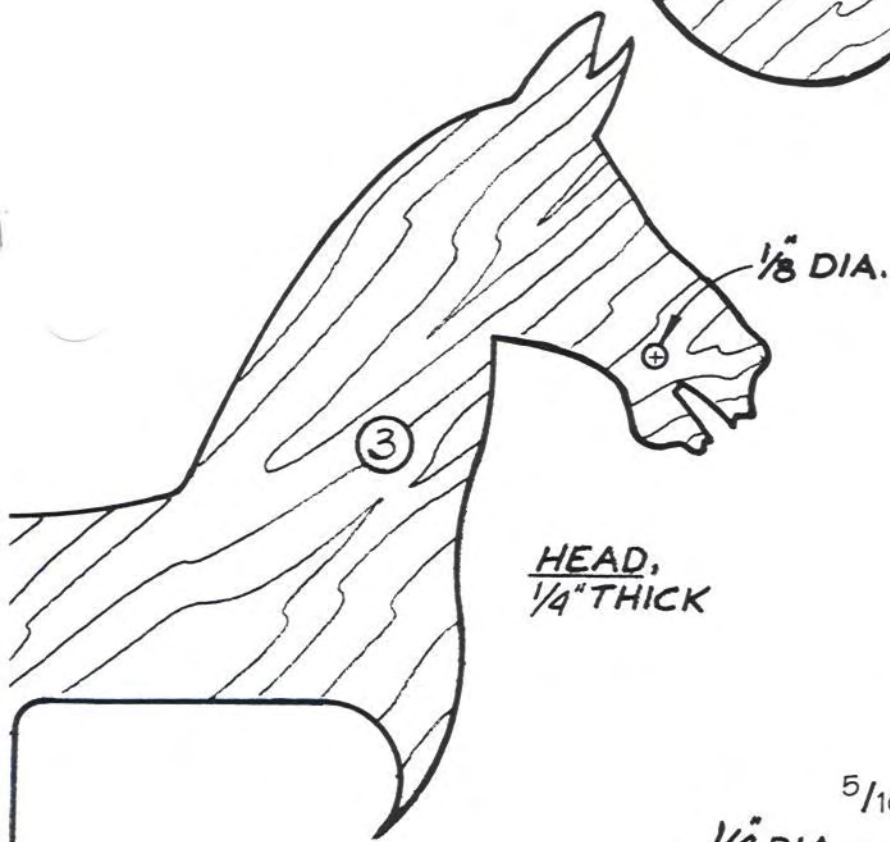

HORSE WITH MOVING RIDER

**HORSE WITH
MOVING RIDER
FULL-SIZE
PATTERNS**

**REIN
.020 ALUMINUM
(2 REQ'D)**

**OFF-CENTER DISK
1/4" THICK**

TAIL, 1/4" THICK

BODY, 1/4" THICK
(2 REQ'D)

HEAD,
1/4" THICK

REAR LEG
1/4" THICK
(2 REQ'D)

LEVER, 1/4" THICK

WHEEL, 1/2" THICK
(4 REQ'D)