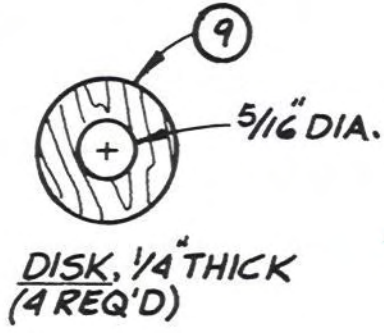

HORSE WITH MOVING RIDER

**HORSE WITH
MOVING RIDER
FULL-SIZE
PATTERNS**

**REIN
.020 ALUMINUM
(2 REQ'D)**

**OFF-CENTER DISK
1/4" THICK**

TAIL, 1/4" THICK

BODY, 1/4" THICK
(2 REQ'D)

HEAD,
1/4" THICK

REAR LEG
1/4" THICK
(2 REQ'D)

LEVER, 1/4" THICK

WHEEL, 1/2" THICK
(4 REQ'D)