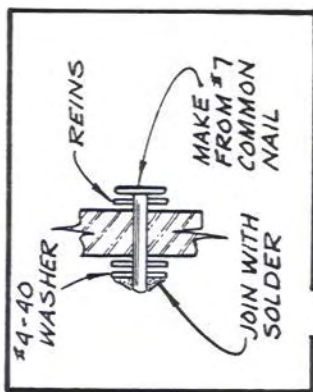

HORSE WITH MOVING RIDER

**HORSE WITH
MOVING RIDER
FULL-SIZE
PATTERNS**

**REIN
.020 ALUMINUM
(2 REQ'D)**

**OFF-CENTER DISK
1/4" THICK**

TAIL, 1/4" THICK

BODY, 1/4" THICK
(2 REQ'D)

HEAD,
1/4" THICK

REAR LEG
1/4" THICK
(2 REQ'D)

LEVER, 1/4" THICK

WHEEL, 1/2" THICK
(4 REQ'D)