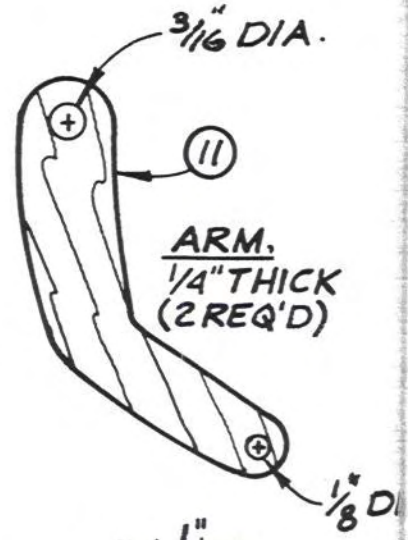

HORSE WITH MOVING RIDER

**HORSE WITH
MOVING RIDER
FULL-SIZE
PATTERNS**

**REIN
.020 ALUMINUM
(2 REQ'D)**

**OFF-CENTER DISK
1/4" THICK**

TAIL, 1/4" THICK

BODY, 1/4" THICK
(2 REQ'D)

HEAD,
1/4" THICK

REAR LEG
1/4" THICK
(2 REQ'D)

LEVER, 1/4" THICK

WHEEL, 1/2" THICK
(4 REQ'D)