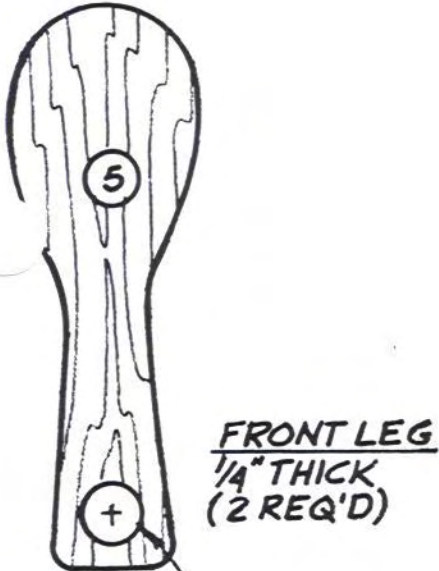

HORSE WITH MOVING RIDER

**HORSE WITH
MOVING RIDER
FULL-SIZE
PATTERNS**

**REIN
.020 ALUMINUM
(2 REQ'D)**

**OFF-CENTER DISK
1/4" THICK**

TAIL, 1/4" THICK

BODY, 1/4" THICK
(2 REQ'D)

HEAD,
1/4" THICK

REAR LEG
1/4" THICK
(2 REQ'D)

LEVER, 1/4" THICK

WHEEL, 1/2" THICK
(4 REQ'D)