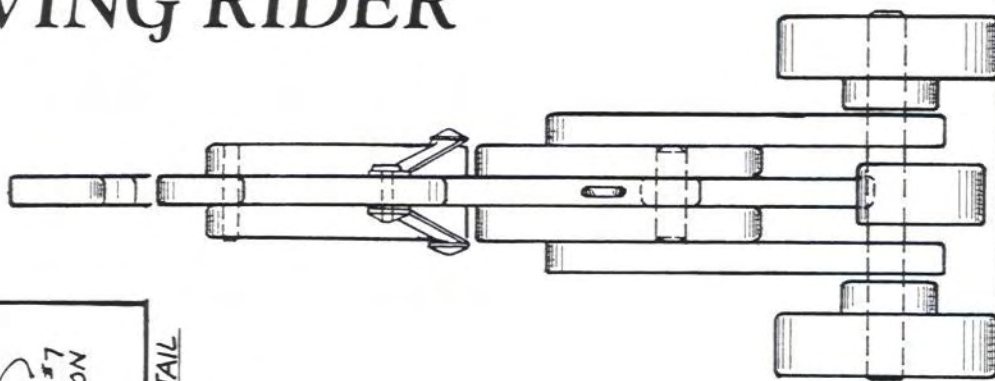

HORSE WITH MOVING RIDER

**HORSE WITH
MOVING RIDER
FULL-SIZE
PATTERNS**

**REIN
.020 ALUMINUM
(2 REQ'D)**

**OFF-CENTER DISK
1/4" THICK**

TAIL, 1/4" THICK

BODY, 1/4" THICK
(2 REQ'D)

HEAD,
1/4" THICK

REAR LEG
1/4" THICK
(2 REQ'D)

LEVER, 1/4" THICK

WHEEL, 1/2" THICK
(4 REQ'D)