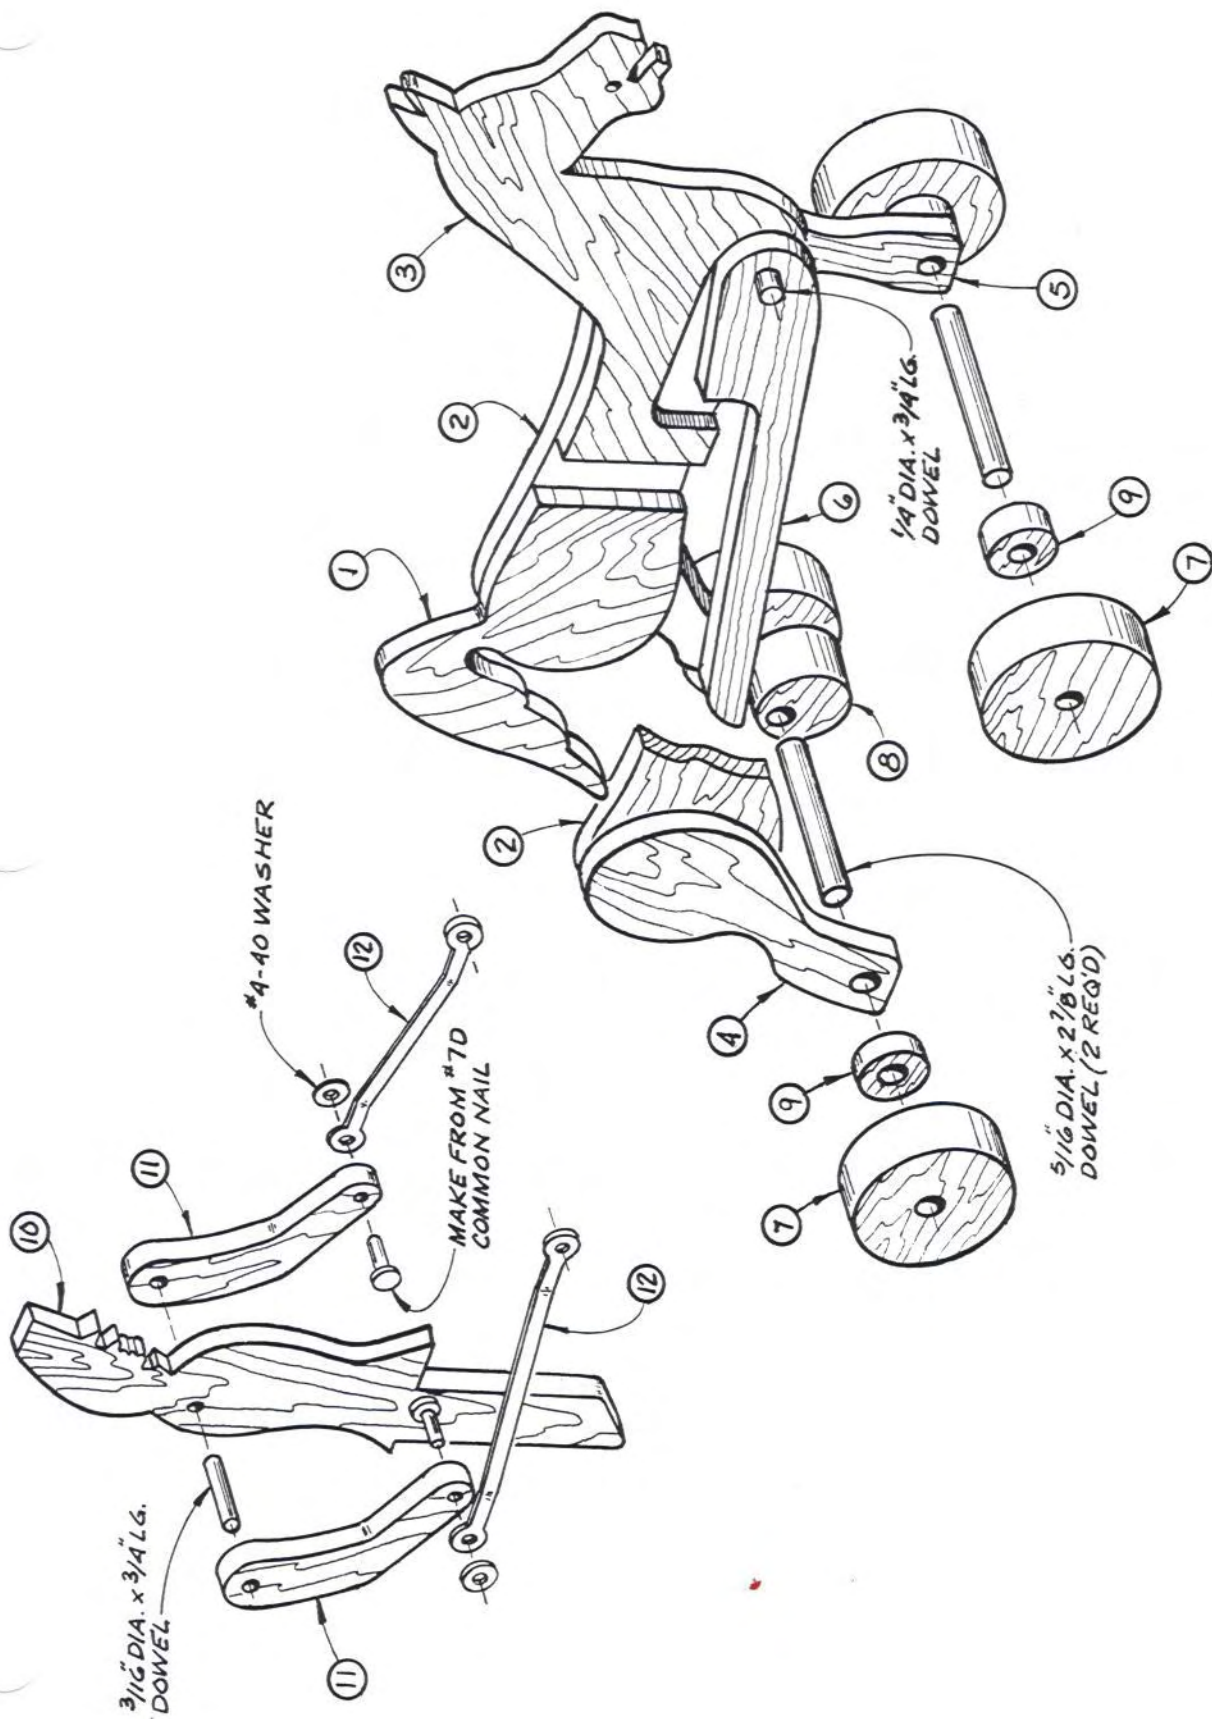

HORSE WITH MOVING RIDER

**HORSE WITH
MOVING RIDER
FULL-SIZE
PATTERNS**

**REIN
.020 ALUMINUM
(2 REQ'D)**

**OFF-CENTER DISK
1/4" THICK**

TAIL, 1/4" THICK

BODY, 1/4" THICK
(2 REQ'D)

HEAD,
1/4" THICK

REAR LEG
1/4" THICK
(2 REQ'D)

LEVER, 1/4" THICK

WHEEL, 1/2" THICK
(4 REQ'D)