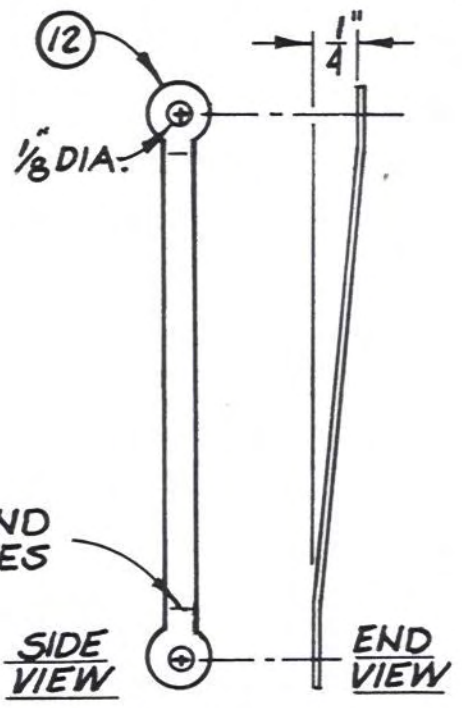

HORSE WITH MOVING RIDER

**HORSE WITH
MOVING RIDER
FULL-SIZE
PATTERNS**

**REIN
.020 ALUMINUM
(2 REQ'D)**

**OFF-CENTER DISK
1/4" THICK**

TAIL, 1/4" THICK

BODY, 1/4" THICK
(2 REQ'D)

HEAD,
1/4" THICK

REAR LEG
1/4" THICK
(2 REQ'D)

LEVER, 1/4" THICK

WHEEL, 1/2" THICK
(4 REQ'D)