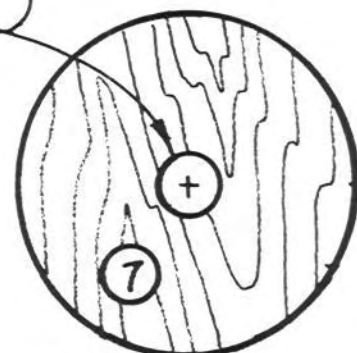

HORSE WITH MOVING RIDER

**HORSE WITH
MOVING RIDER
FULL-SIZE
PATTERNS**

**REIN
.020 ALUMINUM
(2 REQ'D)**

**OFF-CENTER DISK
1/4" THICK**

TAIL, 1/4" THICK

BODY, 1/4" THICK
(2 REQ'D)

HEAD,
1/4" THICK

REAR LEG
1/4" THICK
(2 REQ'D)

LEVER, 1/4" THICK

WHEEL, 1/2" THICK
(4 REQ'D)