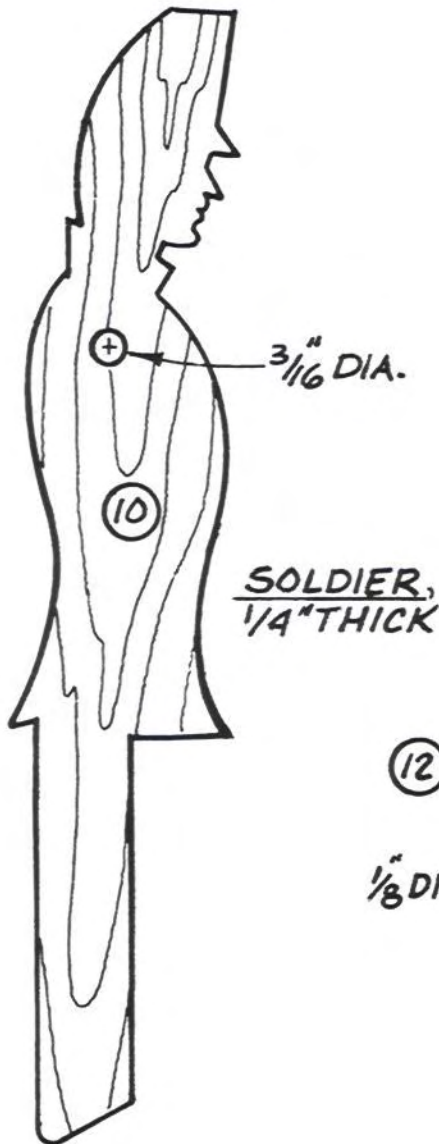

HORSE WITH MOVING RIDER

**HORSE WITH
MOVING RIDER
FULL-SIZE
PATTERNS**

**REIN
.020 ALUMINUM
(2 REQ'D)**

**OFF-CENTER DISK
1/4" THICK**

TAIL, 1/4" THICK

BODY, 1/4" THICK
(2 REQ'D)

HEAD,
1/4" THICK

REAR LEG
1/4" THICK
(2 REQ'D)

LEVER, 1/4" THICK

WHEEL, 1/2" THICK
(4 REQ'D)