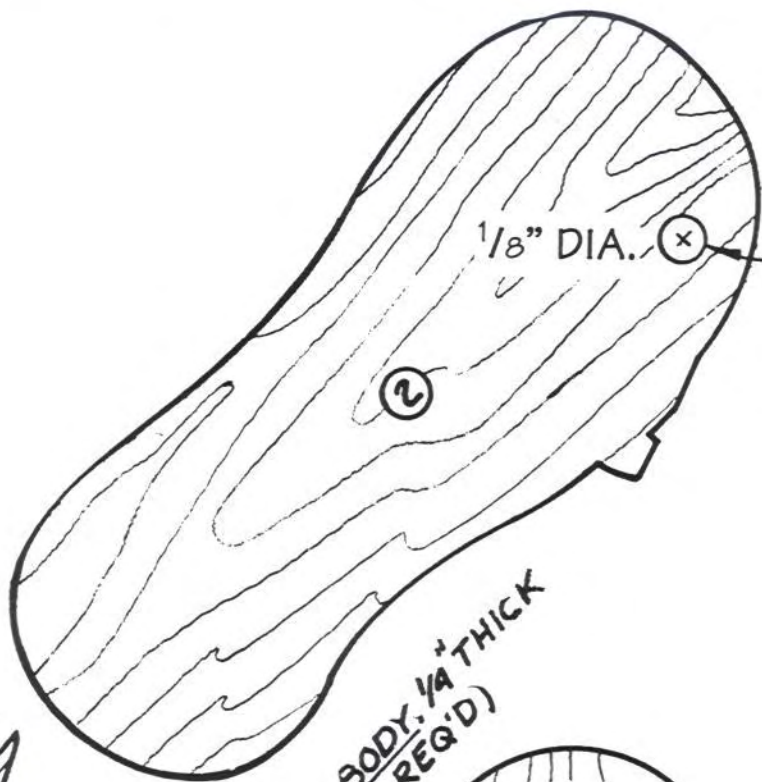

HORSE WITH MOVING RIDER

**HORSE WITH
MOVING RIDER
FULL-SIZE
PATTERNS**

**REIN
.020 ALUMINUM
(2 REQ'D)**

**OFF-CENTER DISK
1/4" THICK**

TAIL, 1/4" THICK

BODY, 1/4" THICK
(2 REQ'D)

HEAD,
1/4" THICK

REAR LEG
1/4" THICK
(2 REQ'D)

LEVER, 1/4" THICK

WHEEL, 1/2" THICK
(4 REQ'D)