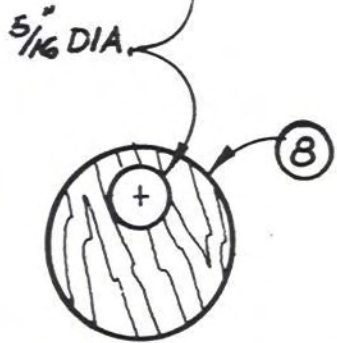

HORSE WITH MOVING RIDER

**HORSE WITH
MOVING RIDER
FULL-SIZE
PATTERNS**

**REIN
.020 ALUMINUM
(2 REQ'D)**

**OFF-CENTER DISK
1/4" THICK**

TAIL, 1/4" THICK

BODY, 1/4" THICK
(2 REQ'D)

HEAD,
1/4" THICK

REAR LEG
1/4" THICK
(2 REQ'D)

LEVER, 1/4" THICK

WHEEL, 1/2" THICK
(4 REQ'D)