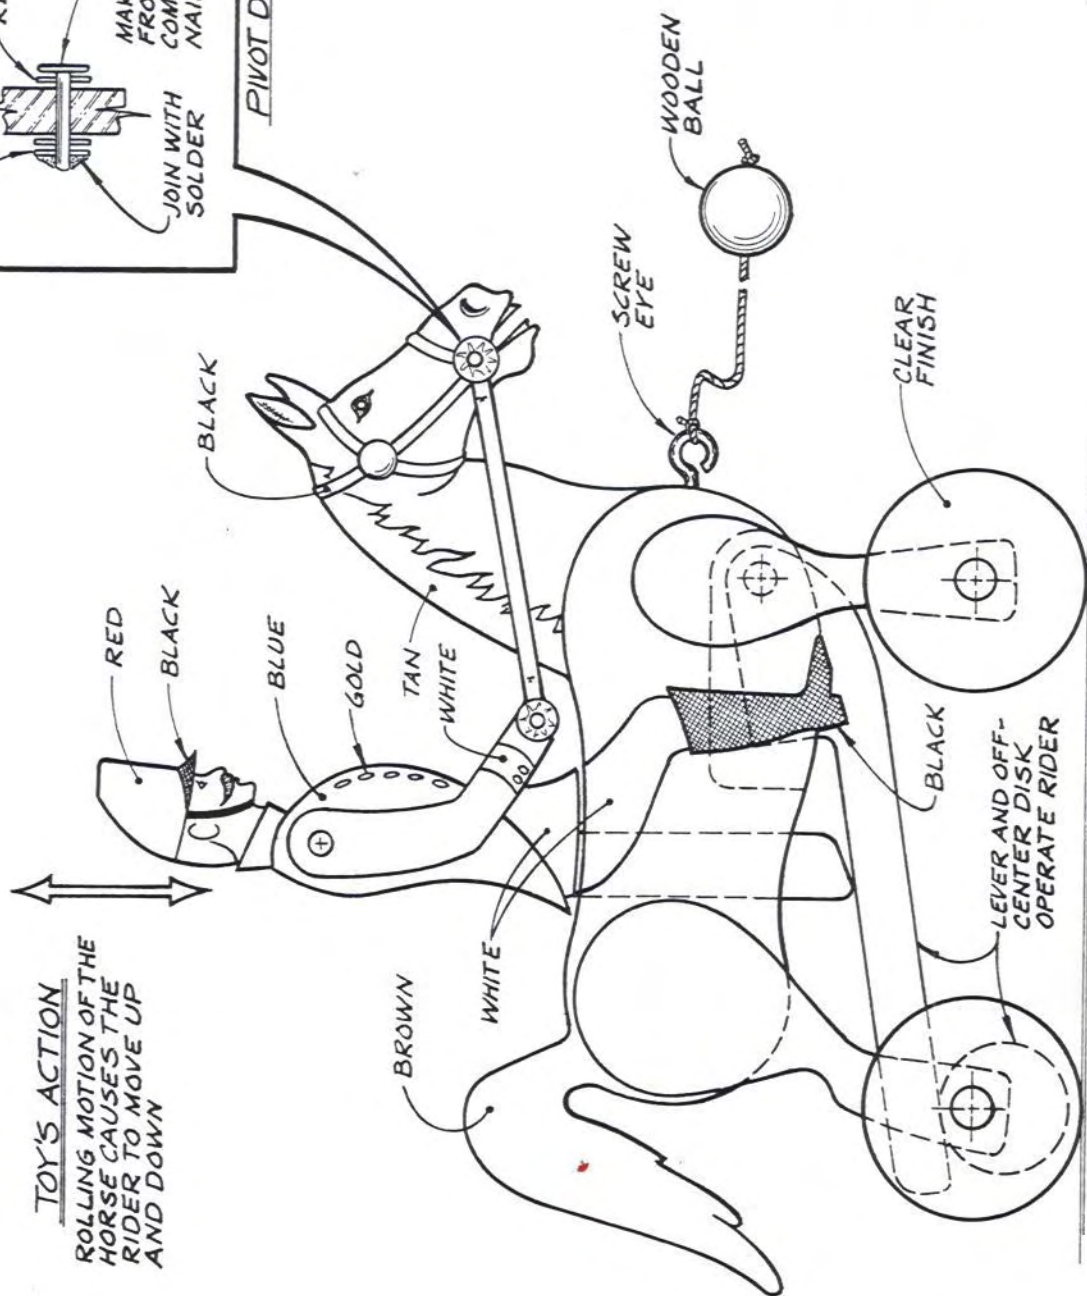

HORSE WITH MOVING RIDER

**HORSE WITH
MOVING RIDER
FULL-SIZE
PATTERNS**

**REIN
.020 ALUMINUM
(2 REQ'D)**

**OFF-CENTER DISK
1/4" THICK**

TAIL, 1/4" THICK

BODY, 1/4" THICK
(2 REQ'D)

HEAD,
1/4" THICK

REAR LEG
1/4" THICK
(2 REQ'D)

LEVER, 1/4" THICK

WHEEL, 1/2" THICK
(4 REQ'D)