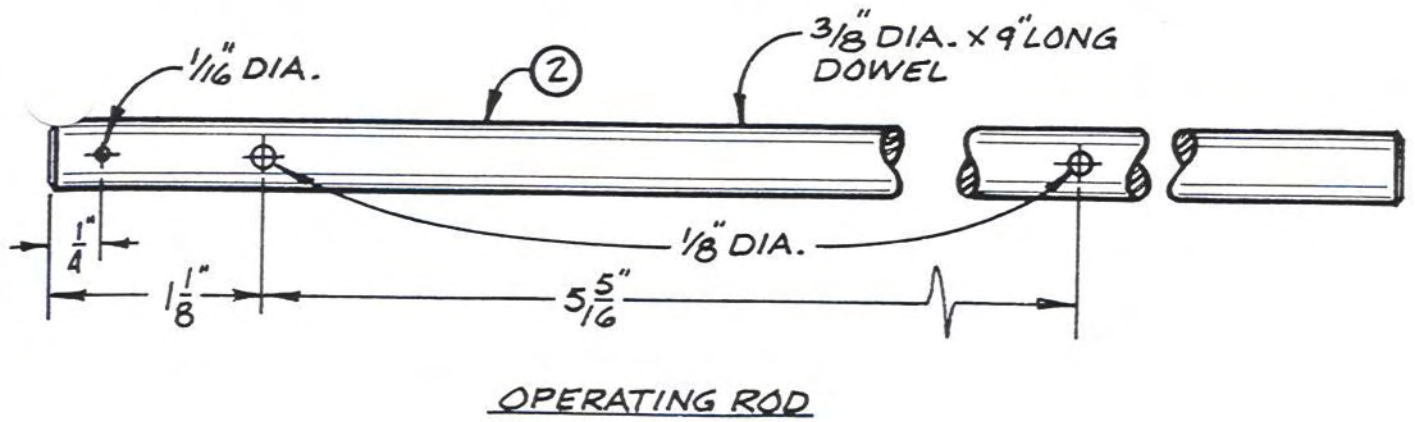

DIVING FROG

061

TOY'S ACTION
MOVE OPERATING ROD TO
MAKE THE FROG DIVE FOR
THE BUG

BUG - YELLOW BODY
WITH BLACK STRIPES
AND WHITE WINGS

STAIN WITH
NATURAL FINISH

STOP PIN

DIVING FROG

FULL-SIZE PATTERNS

BODY
1/4" THICK

LEG
1/8" THICK PLYWOOD
(2 REQ'D)

ARM SPACER
1/8" THICK PLYWOOD
(2 REQ'D)

BUG
1/16" THICK