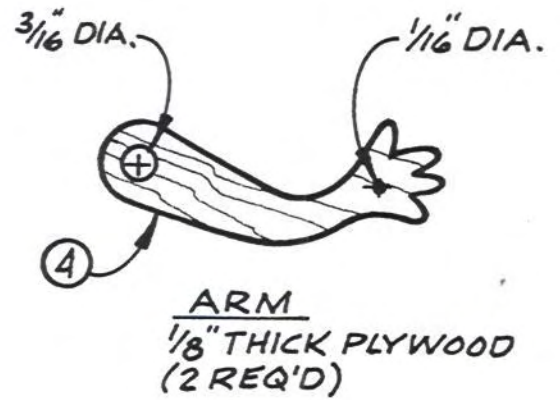

DIVING FROG

061

TOY'S ACTION
MOVE OPERATING ROD TO
MAKE THE FROG DIVE FOR
THE BUG

BUG - YELLOW BODY
WITH BLACK STRIPES
AND WHITE WINGS

STAIN WITH
NATURAL FINISH

STOP PIN

DIVING FROG

FULL-SIZE PATTERNS

BODY
1/4" THICK

LEG
1/8" THICK PLYWOOD
(2 REQ'D)

ARM SPACER
1/8" THICK PLYWOOD
(2 REQ'D)

BUG
1/16" THICK