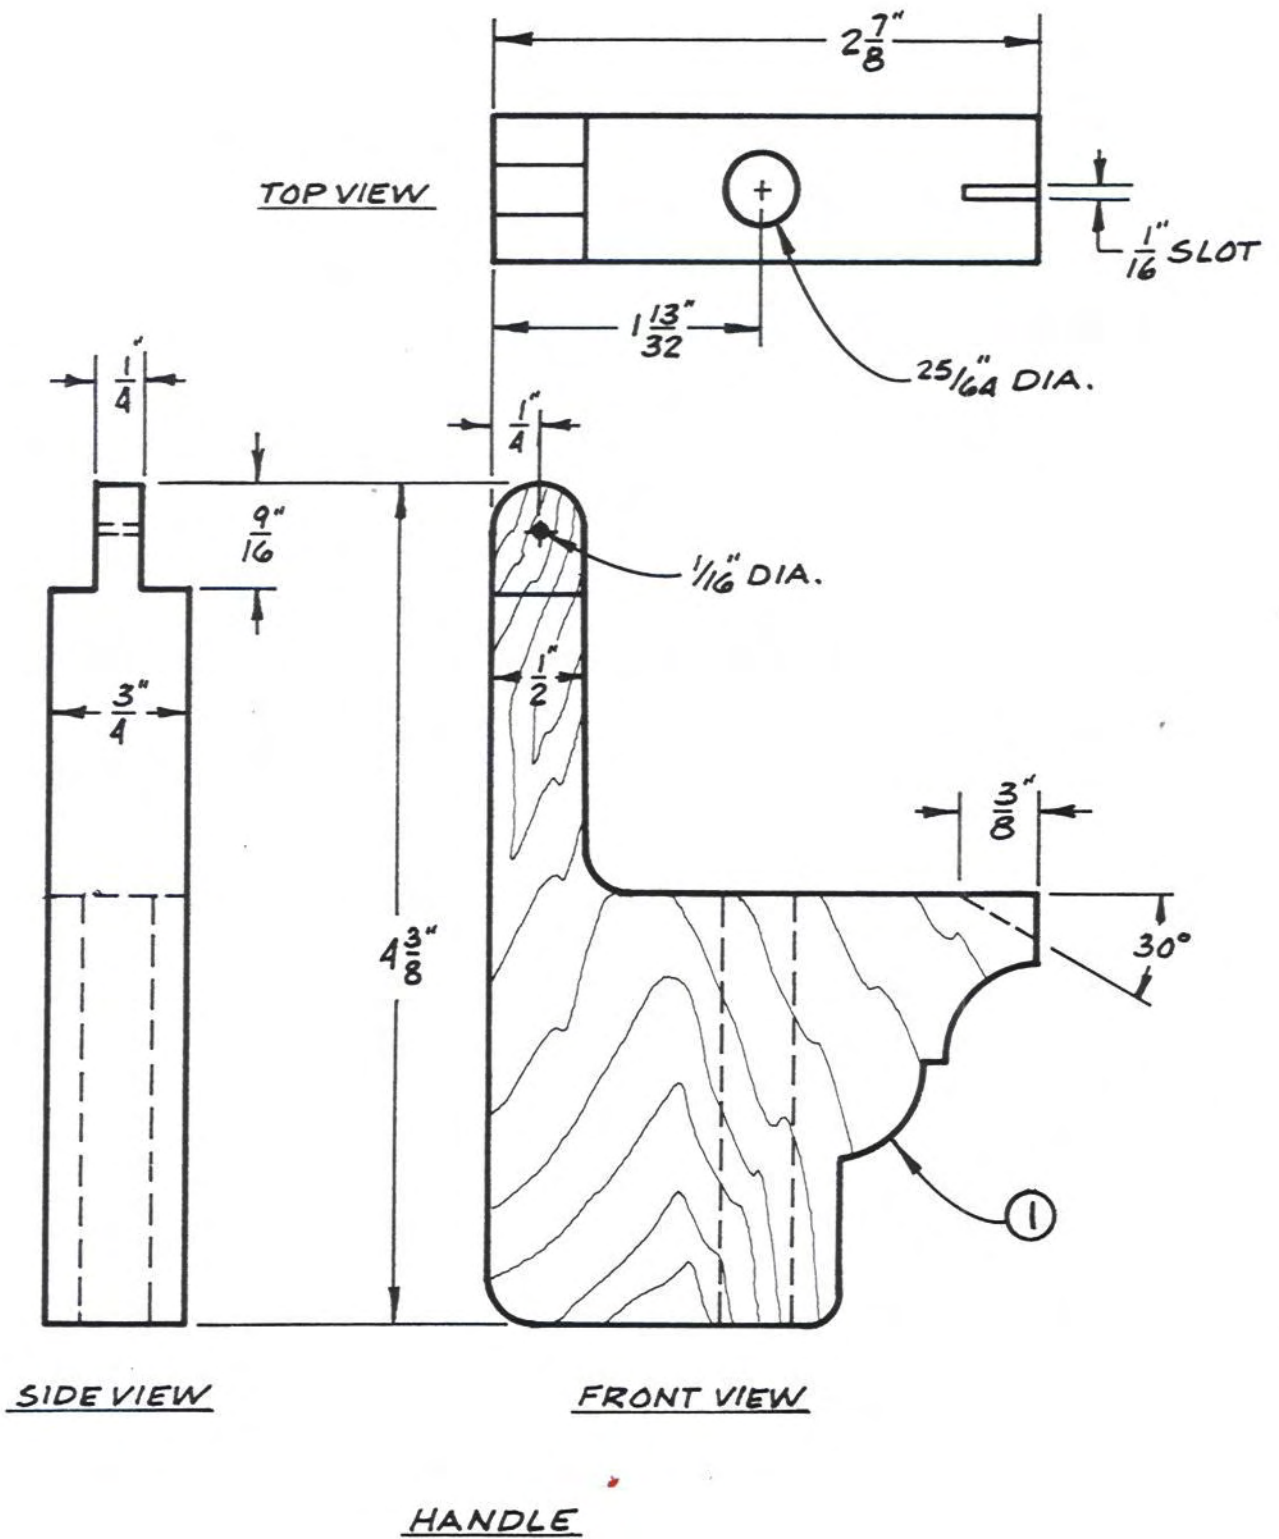

DIVING FROG

061

TOY'S ACTION
MOVE OPERATING ROD TO
MAKE THE FROG DIVE FOR
THE BUG

BUG - YELLOW BODY
WITH BLACK STRIPES
AND WHITE WINGS

STAIN WITH
NATURAL FINISH

STOP PIN

DIVING FROG

FULL-SIZE PATTERNS

BODY
1/4" THICK

LEG
1/8" THICK PLYWOOD
(2 REQ'D)

ARM SPACER
1/8" THICK PLYWOOD
(2 REQ'D)

BUG
1/16" THICK