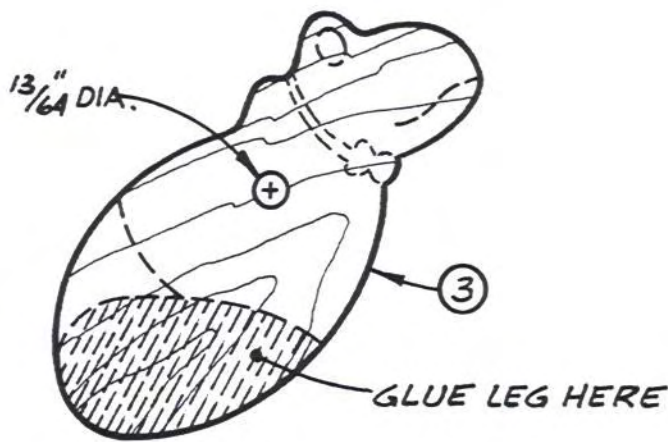

DIVING FROG

061

TOY'S ACTION
MOVE OPERATING ROD TO
MAKE THE FROG DIVE FOR
THE BUG

BUG - YELLOW BODY
WITH BLACK STRIPES
AND WHITE WINGS

STAIN WITH
NATURAL FINISH

STOP PIN

DIVING FROG

FULL-SIZE PATTERNS

BODY
1/4" THICK

LEG
1/8" THICK PLYWOOD
(2 REQ'D)

ARM SPACER
1/8" THICK PLYWOOD
(2 REQ'D)

BUG
1/16" THICK