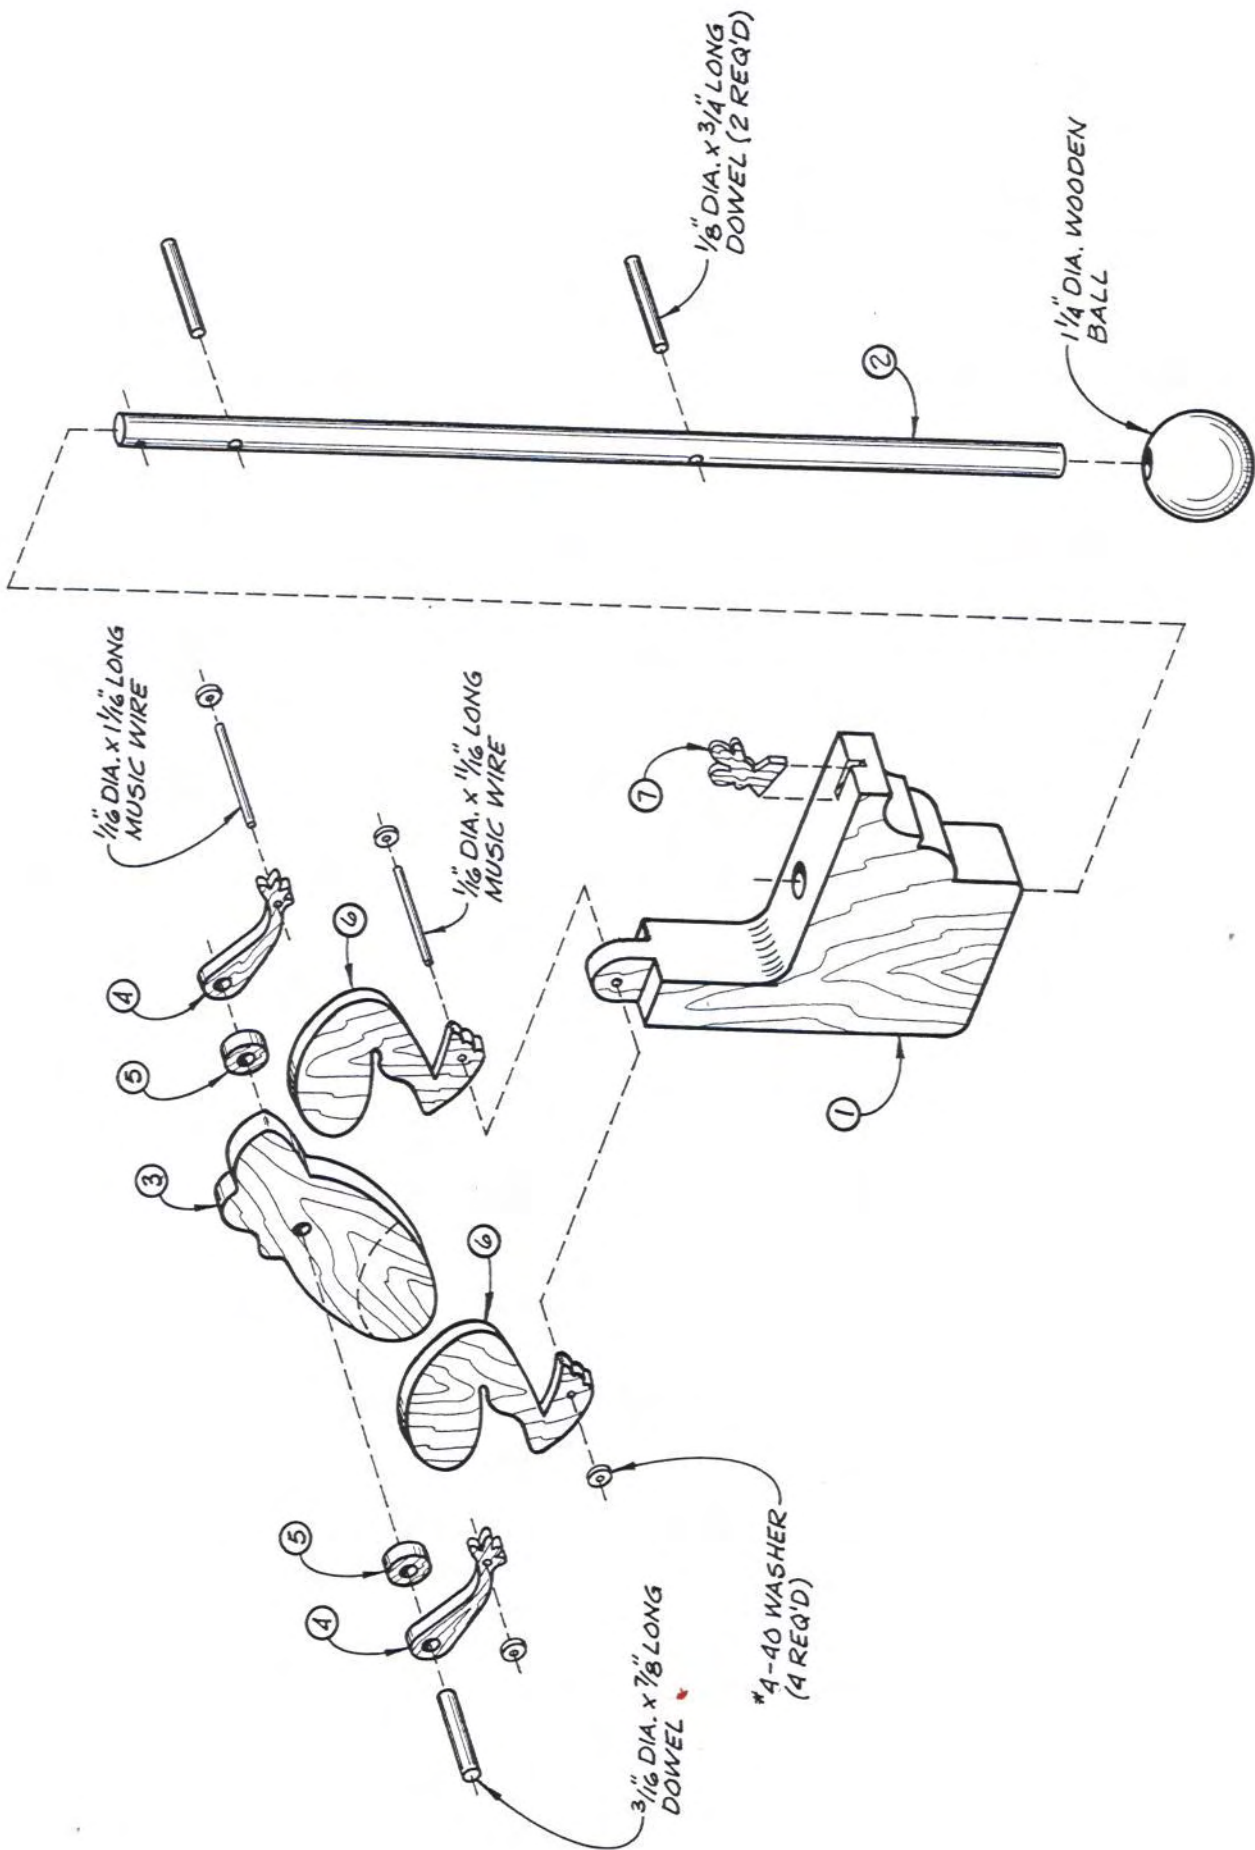

DIVING FROG

061

TOY'S ACTION
MOVE OPERATING ROD TO
MAKE THE FROG DIVE FOR
THE BUG

BUG - YELLOW BODY
WITH BLACK STRIPES
AND WHITE WINGS

STAIN WITH
NATURAL FINISH

STOP PIN

DIVING FROG

FULL-SIZE PATTERNS

BODY
1/4" THICK

LEG
1/8" THICK PLYWOOD
(2 REQ'D)

ARM SPACER
1/8" THICK PLYWOOD
(2 REQ'D)

BUG
1/16" THICK