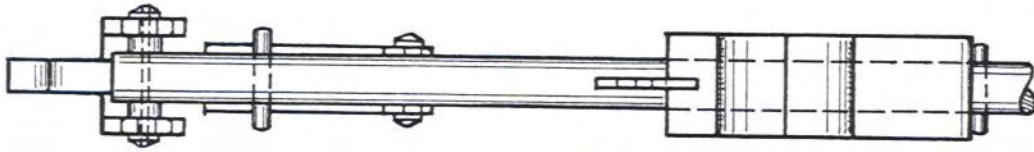

DIVING FROG

061

TOY'S ACTION
MOVE OPERATING ROD TO
MAKE THE FROG DIVE FOR
THE BUG

BUG - YELLOW BODY
WITH BLACK STRIPES
AND WHITE WINGS

STAIN WITH
NATURAL FINISH

STOP PIN

DIVING FROG

FULL-SIZE PATTERNS

BODY
1/4" THICK

LEG
1/8" THICK PLYWOOD
(2 REQ'D)

ARM SPACER
1/8" THICK PLYWOOD
(2 REQ'D)

BUG
1/16" THICK