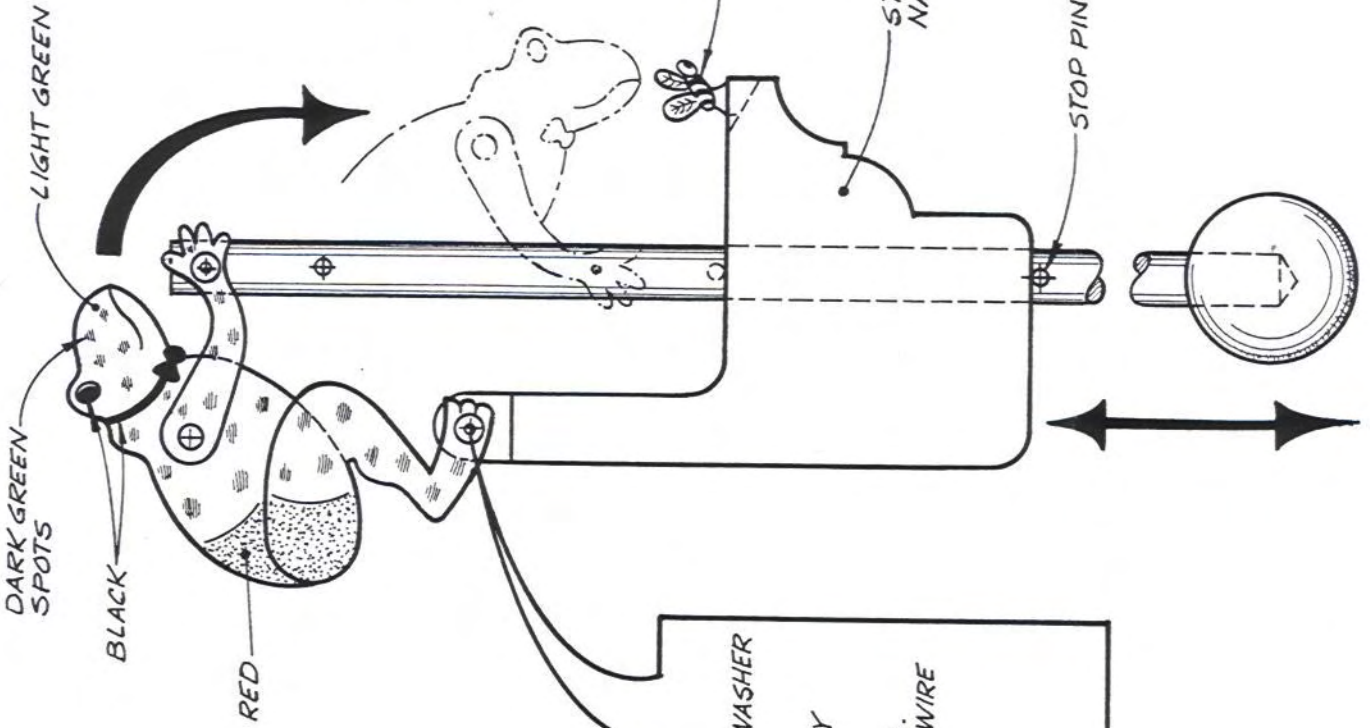

DIVING FROG

061

TOY'S ACTION
MOVE OPERATING ROD TO
MAKE THE FROG DIVE FOR
THE BUG

BUG - YELLOW BODY
WITH BLACK STRIPES
AND WHITE WINGS

STAIN WITH
NATURAL FINISH

STOP PIN

DIVING FROG

FULL-SIZE PATTERNS

BODY
1/4" THICK

LEG
1/8" THICK PLYWOOD
(2 REQ'D)

ARM SPACER
1/8" THICK PLYWOOD
(2 REQ'D)

BUG
1/16" THICK